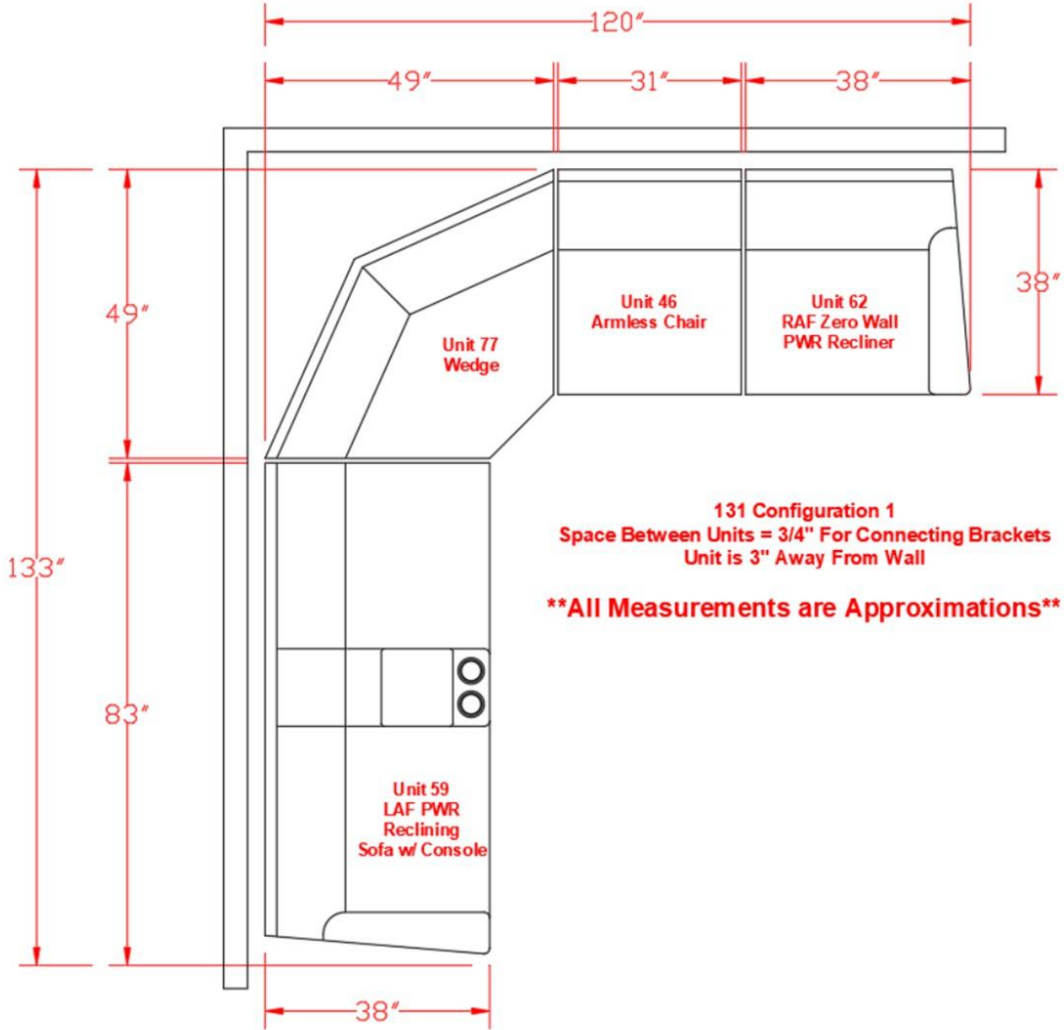

227

426

653

654

547

131 SECTIONAL
DIMENSIONS
4 PIECE
CONFIGURATION

131 SECTIONAL
DIMENSIONS
4 PIECE
CONFIGURATION

131 Configuration 1
Space Between Units = 3/4" For Connecting Brackets
Unit is 3" Away From Wall

****All Measurements are Approximations****