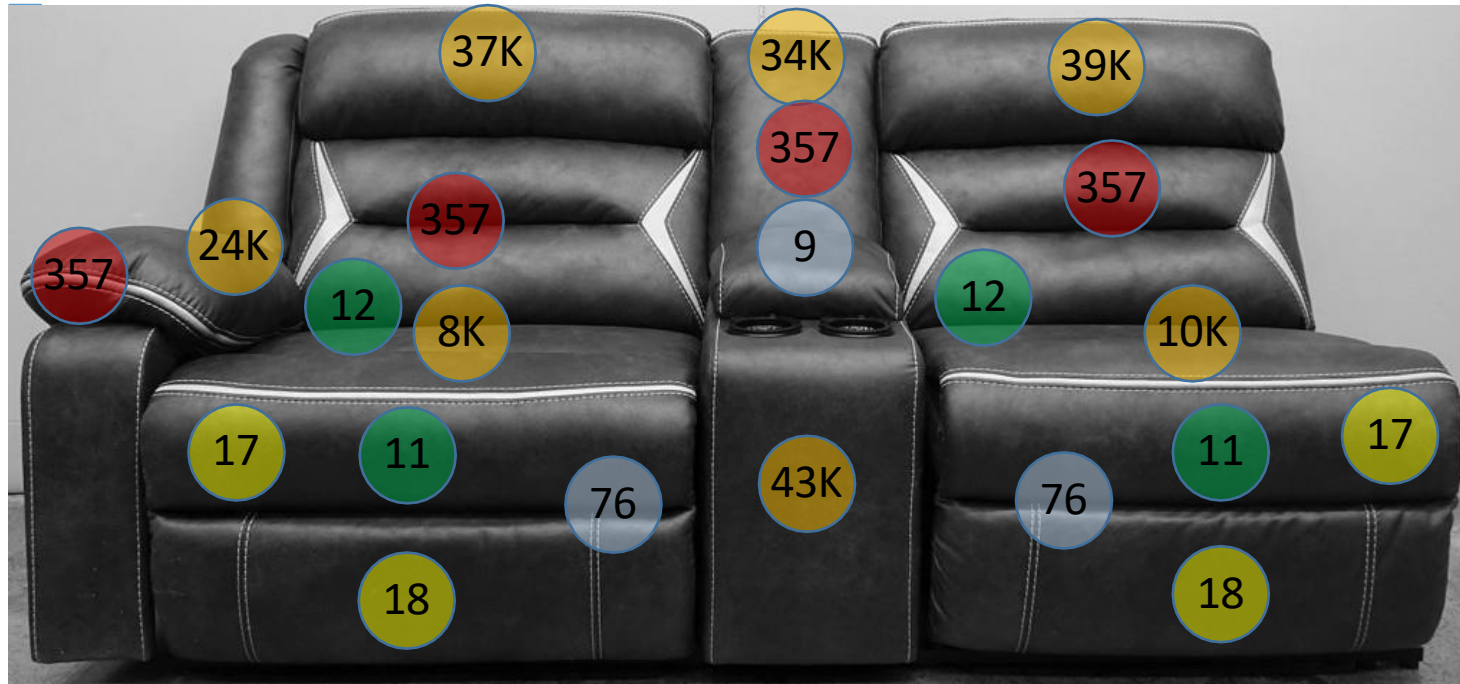

1310459

Call Out	Description
● (Red)	Blown Fiber
● (Yellow)	Cushion Chaise Pad - top Pad
● (Green)	Cushion Foam
● (Yellow)	KD Component
● (Blue)	Cover

For more RPs' information, please see the following page.

425

488

108

149

101

145

495

105

148

214

439

134

520

442

71

72

227

426

653

654

547

131 SECTIONAL
DIMENSIONS
4 PIECE
CONFIGURATION

131 SECTIONAL
DIMENSIONS
4 PIECE
CONFIGURATION

131 Configuration 1
Space Between Units = 3/4" For Connecting Brackets
Unit is 3" Away From Wall