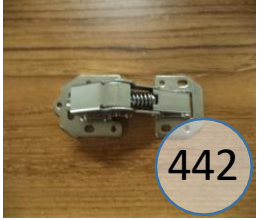

148

214

439

134

520

442

71

72

227

426

653

654

547

131 SECTIONAL
DIMENSIONS
4 PIECE
CONFIGURATION

131 SECTIONAL
DIMENSIONS
4 PIECE
CONFIGURATION

131 Configuration 1
Space Between Units = 3/4" For Connecting Brackets
Unit is 3" Away From Wall