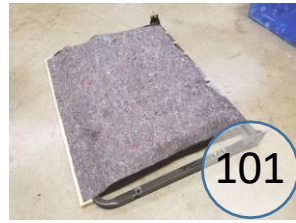

425

488

108

149

101

145

495

105

148

214

439

134

520

442

71

72

227

426

653

654

547