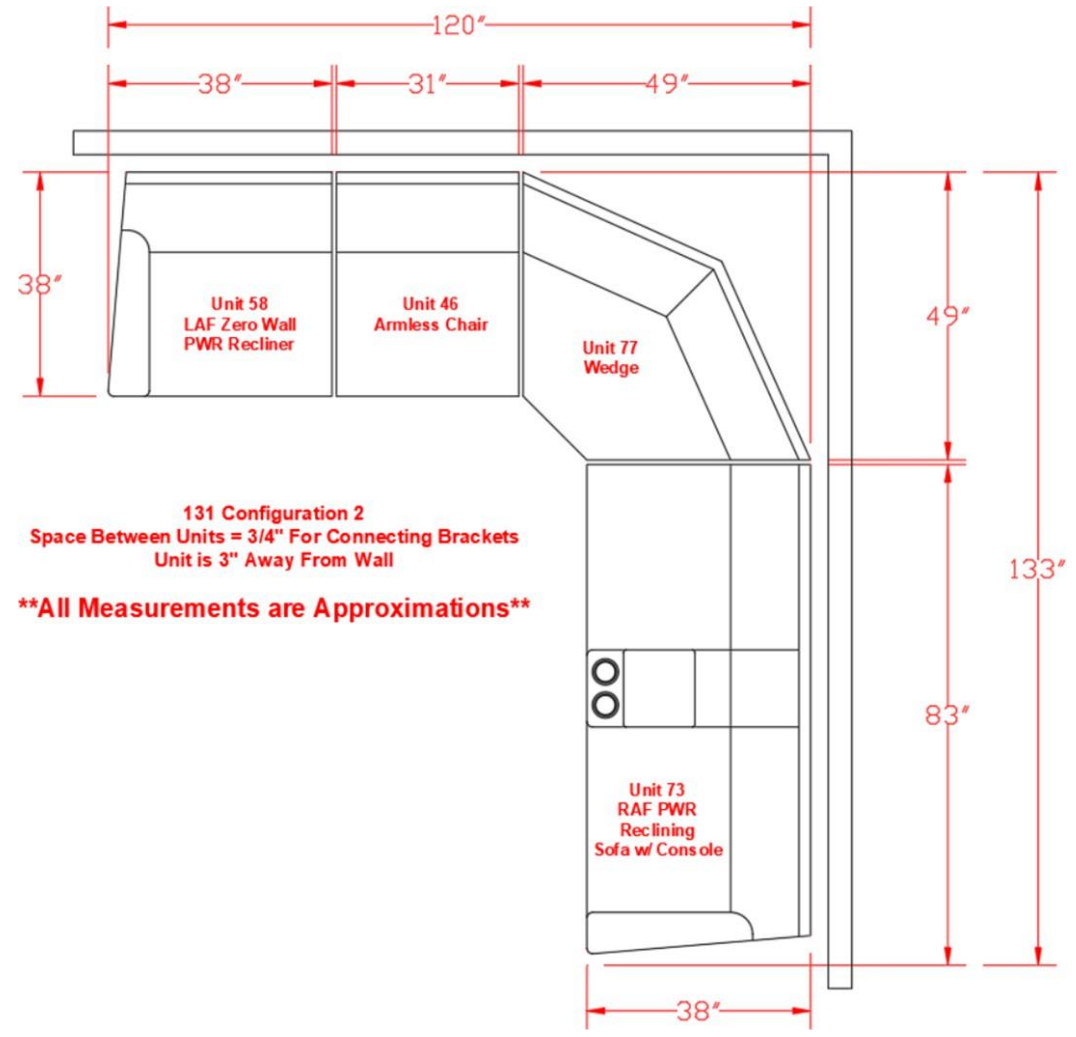

227

426

653

654

547

131 SECTIONAL
DIMENSIONS
4 PIECE
CONFIGURATION

131 SECTIONAL
DIMENSIONS
4 PIECE
CONFIGURATION

131 Configuration 1
Space Between Units = 3/4" For Connecting Brackets
Unit is 3" Away From Wall

****All Measurements are Approximations****